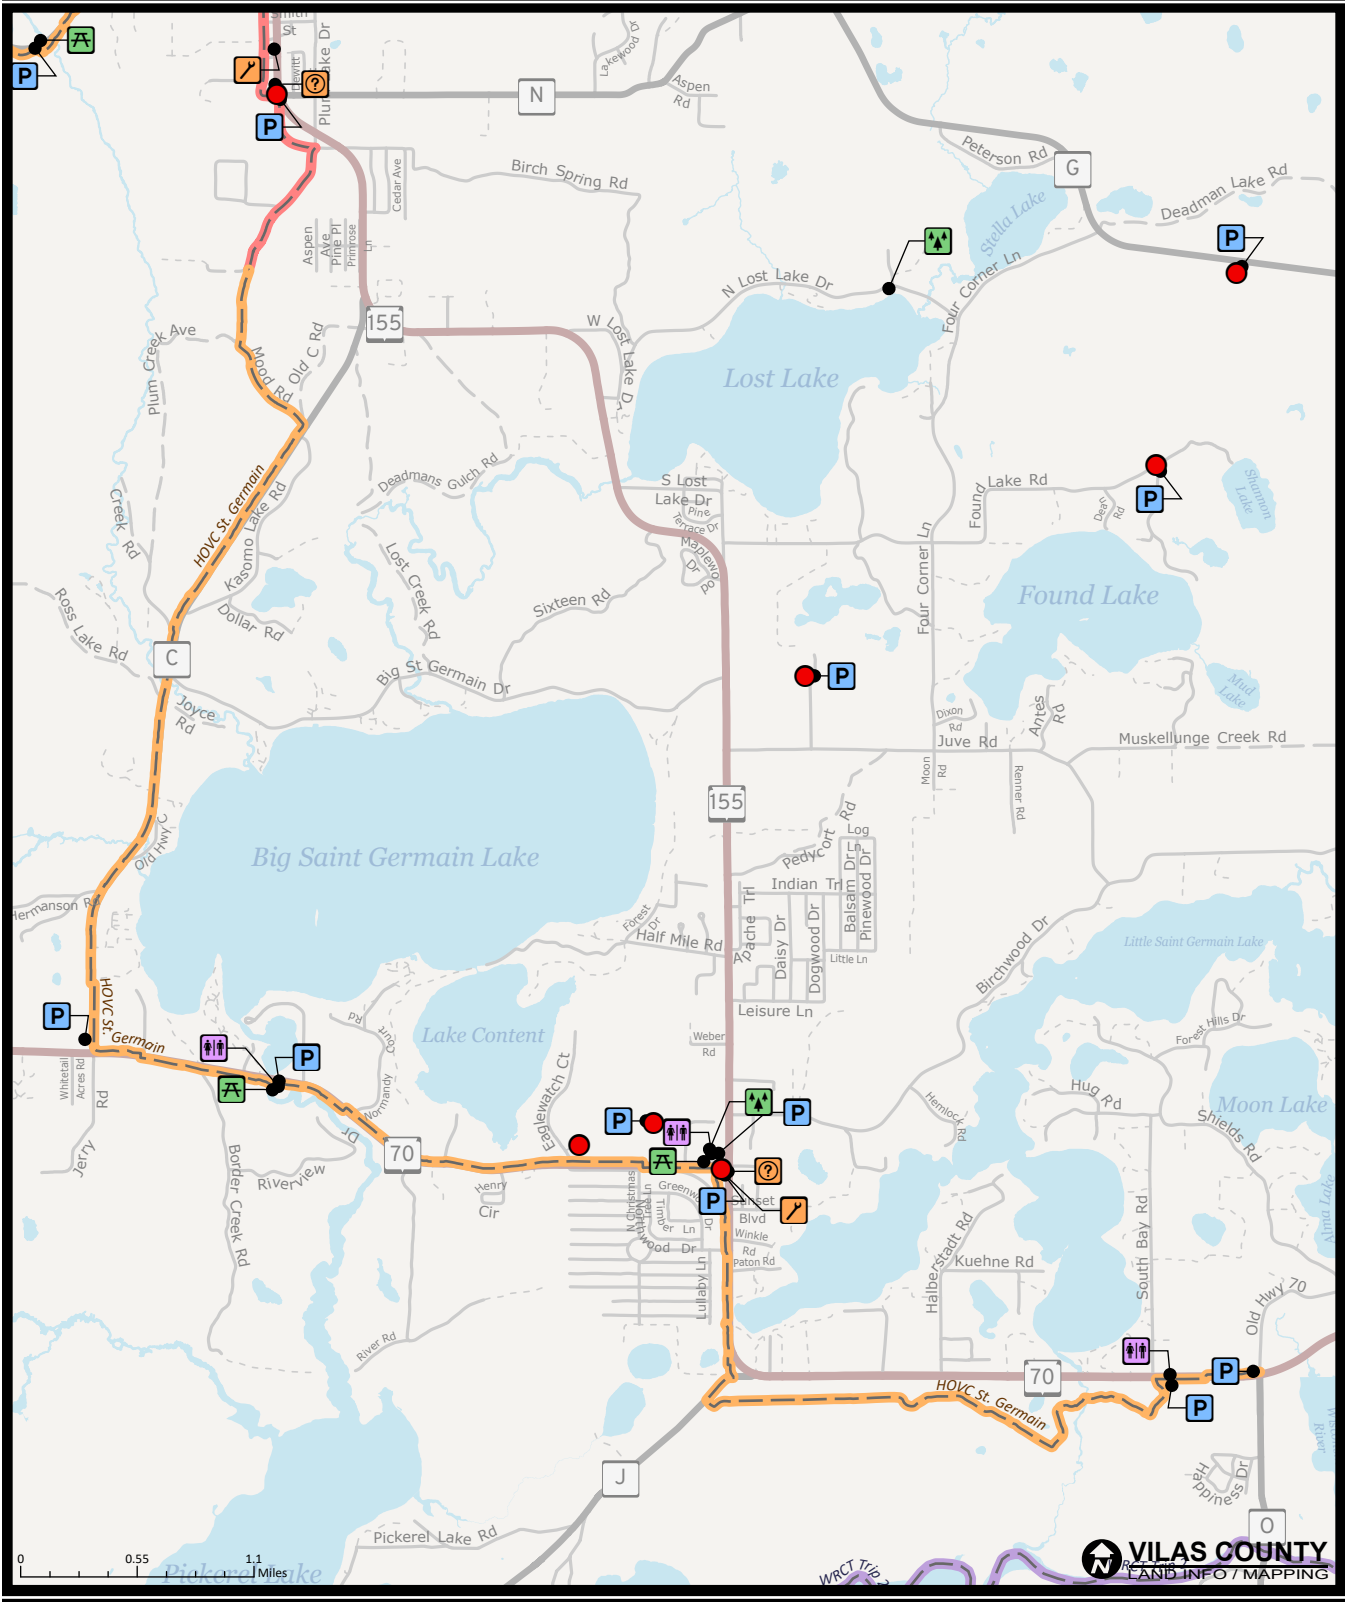

TRAIL MAP #50

HEART OF VILAS COUNTY - ST. GERMAIN

Hiking • Paved Biking • Leashed Pets Allowed • Disabled Access

- Hard-Surface Trail
- Bike Route
- Park
- Chamber of Commerce/Info
- Parking
- Restroom
- Paddling Route
- Trail Head
- Picnic Area
- Repair Station